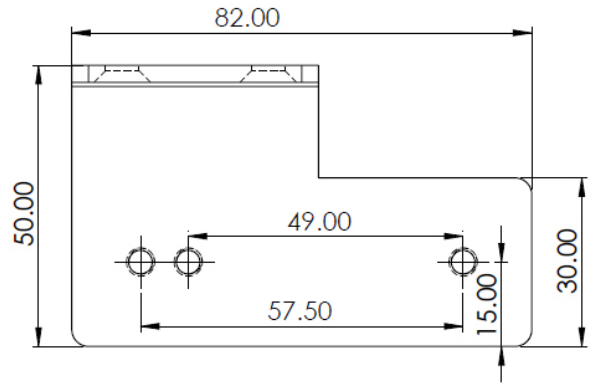

FLOOR GUIDES BRACKETS

AUTOMATICS

A new range of accessories for the automatic and manual door markets.

FGMM-RH

FGMM-LH

SPECIFICATION

FGMM - Mullion Mount for Floor Guides

- Suits both roller and besam style floor guides
- Enable fixing to the jamb
- Handed is defined as viewed from drive unit side
- 3mm Stainless Steel

FEATURES

FGMM - Mullion Mount for Floor Guides

- Available in left hand or right hand
- FGMM-LH (Left Hand)
- FGMM-RH (Right Hand)

Can be used with the following floor guides

- BFG01
- RFG01
- RFG02
- RFG03
- RFG04

OTHER PRODUCTS

DIMENSIONS

FGMM - Mullion Mount for Floor Guides
 FGMM-LH - 130g
 FGMM-RH - 130g

CONTENTS

FGMM - Mullion Mount for Floor Guides
 • Mullion Mount Bracket