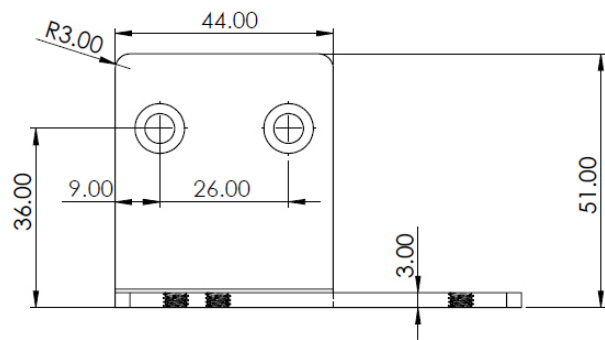

FLOOR GUIDES BRACKETS

AUTOMATICS

A new range of accessories for the automatic and manual door markets.

FGMM-RH

FGMM-LH

SPECIFICATION

FGMM - Mullion Mount for Floor Guides

- Suits both roller and besam style floor guides
- Enable fixing to the jamb
- Handed is defined as viewed from drive unit side
- 3mm Stainless Steel

FEATURES

FGMM - Mullion Mount for Floor Guides

- Available in left hand or right hand
- FGMM-LH (Left Hand)
- FGMM-RH (Right Hand)

Can be used with the following floor guides

- BFG01
- RFG01
- RFG02
- RFG03
- RFG04

OTHER PRODUCTS

DIMENSIONS

FGMM - Mullion Mount for Floor Guides
 FGMM-LH - 130g
 FGMM-RH - 130g

CONTENTS

FGMM - Mullion Mount for Floor Guides
 • Mullion Mount Bracket