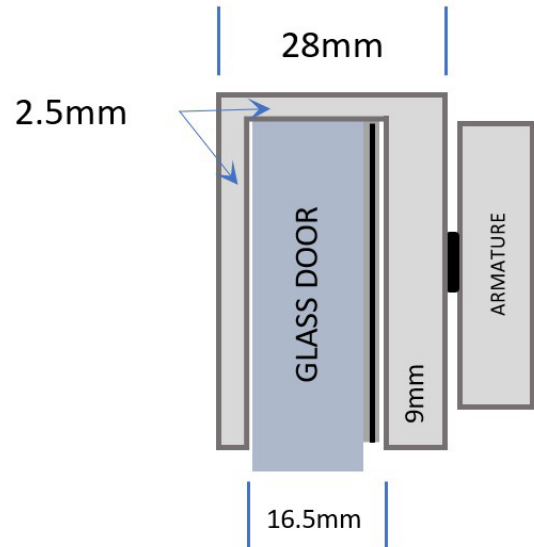

GLASS DOOR BRACKET

MAGNETIC LOCK

Range of maglocks and brackets from a market leader in access control. Speciality brackets designed for glass doors.

BK600U

SPECIFICATION

- BK600U
- Glass door bracket
 - Includes spacers/shims
 - Fits armature only (as shown in drawing)
 - 3mm gap required between bracket and door frame

FEATURES

- BK600U
- Outward opening doors
 - Avoids drilling glass
 - U bracket only

OTHER PRODUCTS

KPI1000

GD600ZL

DIMENSIONS

- BK600U
- 180x28x43 (mm) (LxWxD)
 - 306g (Boxed)
 - 292g (Unboxed)

CONTENTS