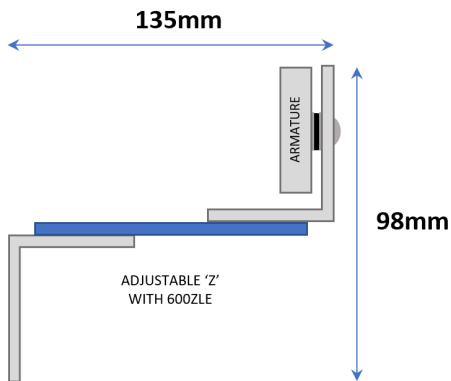

ZL EXTENSION PLATE

MAGNETIC LOCK

Range of maglocks and brackets from a market leader in access control.

600ZLE

600ZLE & BK600ZL

SPECIFICATION

- 600ZLE
- Fully adjustable
 - Aluminium
 - For use with BK600ZL
 - Extends from 69mm to 135mm (whilst securing the brackets with 2 screws at each point)
 - Bracket comes with 4 screws

DIMENSIONS

- 600ZLE
- 180L x 94W x 7D (mm)

BK600ZL (Minimum and Maximum Extension)

OTHER PRODUCTS

- EBNT/AP/DR**
- MBK-ML600-M**
- DHM600-30**
- AS900M**