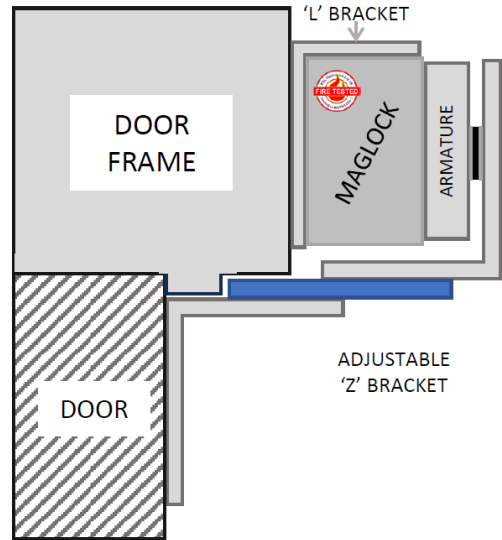

ZL EXTENSION PLATE

MAGNETIC LOCK

Range of maglocks and brackets from a market leader in access control.

600ZLE

600ZLE & BK600ZL

SPECIFICATION

- 600ZLE
- Fully adjustable
 - Aluminium
 - For use with BK600ZL
 - Extends from 69mm to 135mm (whilst securing the brackets with 2 screws at each point)
 - Bracket comes with 4 screws

DIMENSIONS

- 600ZLE
- 180L x 94W x 7D (mm)

BK600ZL (Minimum and Maximum Extension)

OTHER PRODUCTS

- EBNT/AP/DR**
- MBK-ML600-M**
- DHM600-30**
- AS900M**