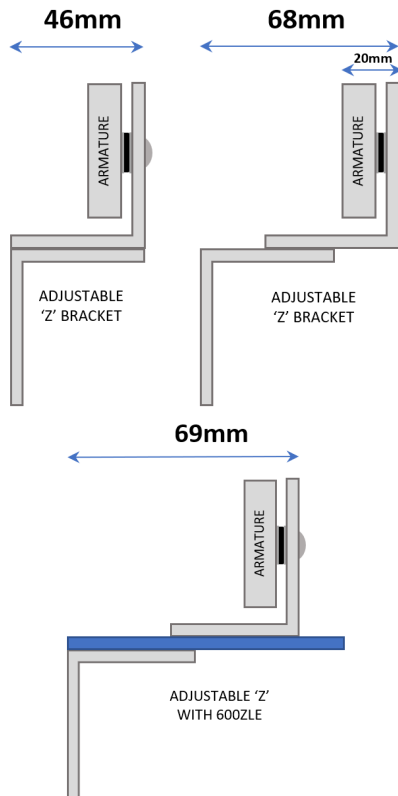

ZL EXTENSION PLATE

MAGNETIC LOCK

Range of maglocks and brackets from a market leader in access control.

600ZLE

600ZLE & BK600ZL

SPECIFICATION

- 600ZLE
- Fully adjustable
 - Aluminium
 - For use with BK600ZL
 - Extends from 69mm to 135mm (whilst securing the brackets with 2 screws at each point)
 - Bracket comes with 4 screws

DIMENSIONS

- 600ZLE
- 180L x 94W x 7D (mm)

BK600ZL (Minimum and Maximum Extension)

OTHER PRODUCTS

- EBNT/AP/DR**
- MBK-ML600-M**
- DHM600-30**
- AS900M**