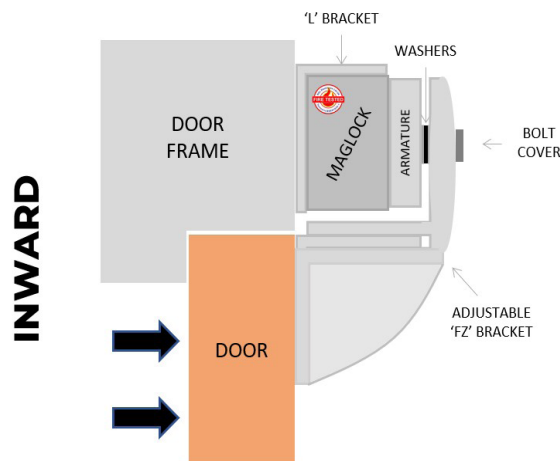

# DOUBLE ARCHITECTURAL BRACKETS RGL SAFETY RANGE

**MAGNETIC LOCK**

Fire tested range of maglocks and brackets from a market leader in access control.

**FIRE TESTED** to BSEN1634-1-2014 & BS476:Part22:1987 (30, 60, 90 & 120 min timber door-sets)

**BK600-D-FL/AB**

## SPECIFICATION

- BK600-D-FL/AB
- Specially designed bracket slots that allows for a simple one person installation of double maglocks
- Fully adjustable brackets
- Suitable for all RGL Slimline Maglocks - inc: ML600-D / ML600-D-M / ML600-D-MDS

## DIMENSIONS

- BK600-D-FL/AB
- 500x47x30 (mm) L Bracket (LxWxD)
- 250x50x55 (mm) Z Bracket (LxWxD) x2
- 2.34kg Boxed