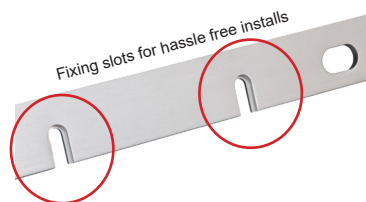

# DOUBLE ARCHITECTURAL BRACKETS RGL SAFETY RANGE

**MAGNETIC LOCK**

Fire tested range of maglocks and brackets from a market leader in access control.

**FIRE TESTED** to BSEN1634-1-2014 & BS476:Part22:1987 (30, 60, 90 & 120 min timber door-sets)

## SPECIFICATION

- BK600-D-FL/AB
- Specially designed bracket slots that allows for a simple one person installation of double maglocks
- Fully adjustable brackets
- Suitable for all RGL Slimline Maglocks - inc: ML600-D / ML600-D-M / ML600-D-MDS

## FEATURES

- BK600-D-FL/AB
- Fire rated (30, 60, 90 & 120 min timber door set)
- L bracket for use on outward opening doors
- ZL bracket for use on inward opening doors
- Anodised aluminium finish

If you are looking for a non architectural finish, then please view the following bracket: