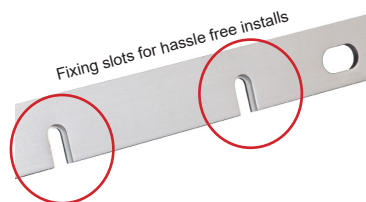

DOUBLE 1200 BRACKETS RGL SAFETY RANGE

MAGNETIC LOCK

Fire tested range of maglocks and brackets from a market leader in access control.

FIRE TESTED to
BSEN1634-1-2014 & BS476:Part22:1987
(30, 60, 90 & 120 min timber door-sets)

BK1200-D-ZL

BK1200-D-L

SPECIFICATION

BK1200-D-ZL & BK1200-D-L
 • Specially designed bracket slots that allows for a simple one person installation of double maglocks
 • Fully adjustable brackets
 • Suitable for all RGL Standard Maglocks - inc: ML1200-D / ML1200-D-M

DIMENSIONS

BK1200-D-ZL
 • 532x73x46 (mm) L Bracket (LxWxD)
 • 185x70x60 (mm) Z Bracket (LxWxD) x2
 2.55kg Boxed
BK1200-D-L
 • 532x73x46 (mm) L Bracket (LxWxD)
 1.16kg Boxed

FEATURES

BK1200-D-ZL & BK1200-D-L
 • Fire rated (30, 60, 90 & 120 min timber door set)
 • L bracket for use on outward opening doors
 • ZL bracket for use on inward opening doors
 • Anodised aluminium finish
 • Z Bracket can provide an extra 20mm-30mm of reach for non standard door settings