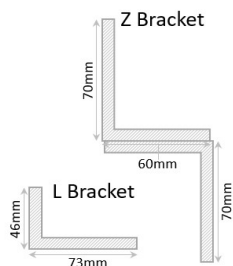

BK1200-D-ZL

BK1200-D-L

SPECIFICATION

BK1200-D-ZL & BK1200-D-L
 • Specially designed bracket slots that allows for a simple one person installation of double maglocks
 • Fully adjustable brackets
 • Suitable for all RGL Standard Maglocks - inc: ML1200-D / ML1200-D-M

DIMENSIONS

BK1200-D-ZL
 • 532x73x46 (mm) L Bracket (LxWxD)
 • 185x70x60 (mm) Z Bracket (LxWxD) x2
 2.55kg Boxed
BK1200-D-L
 • 532x73x46 (mm) L Bracket (LxWxD)
 1.16kg Boxed

FEATURES

BK1200-D-ZL & BK1200-D-L
 • Fire rated (30, 60, 90 & 120 min timber door set)
 • L bracket for use on outward opening doors
 • ZL bracket for use on inward opening doors
 • Anodised aluminium finish
 • Z Bracket can provide an extra 20mm-30mm of reach for non standard door settings