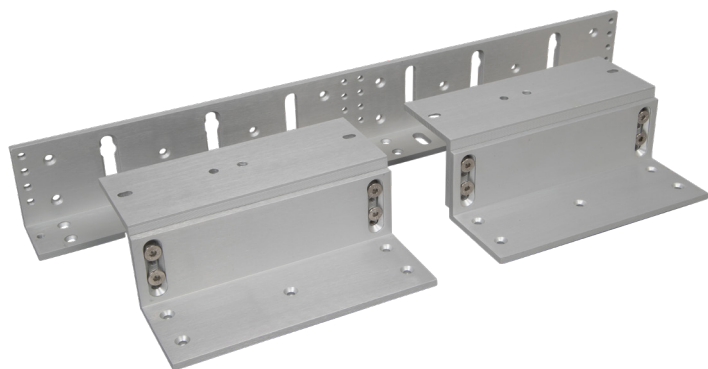

DOUBLE 1200 BRACKETS RGL SAFETY RANGE

MAGNETIC LOCK

Fire tested range of maglocks and brackets from a market leader in access control.

FIRE TESTED to
BSEN1634-1-2014 & BS476:Part22:1987
(30, 60, 90 & 120 min timber door-sets)

BK1200-D-ZL

BK1200-D-L

SPECIFICATION

BK1200-D-ZL & BK1200-D-L
 • Specially designed bracket slots that allows for a simple one person installation of double maglocks
 • Fully adjustable brackets
 • Suitable for all RGL Standard Maglocks - inc: ML1200-D / ML1200-D-M

DIMENSIONS

BK1200-D-ZL
 • 532x73x46 (mm) L Bracket (LxWxD)
 • 185x70x60 (mm) Z Bracket (LxWxD) x2
 2.55kg Boxed
BK1200-D-L
 • 532x73x46 (mm) L Bracket (LxWxD)
 1.16kg Boxed

FEATURES

BK1200-D-ZL & BK1200-D-L
 • Fire rated (30, 60, 90 & 120 min timber door set)
 • L bracket for use on outward opening doors
 • ZL bracket for use on inward opening doors
 • Anodised aluminium finish
 • Z Bracket can provide an extra 20mm-30mm of reach for non standard door settings