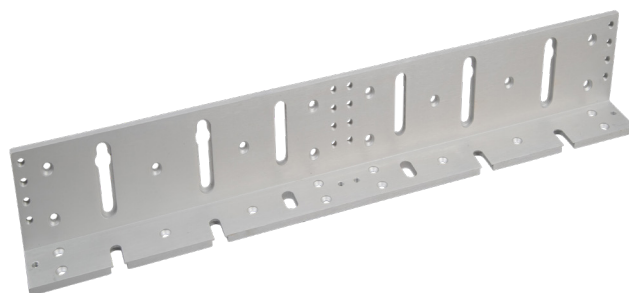

DOUBLE 1200 BRACKETS RGL SAFETY RANGE

MAGNETIC LOCK

Fire tested range of maglocks and brackets from a market leader in access control.

FIRE TESTED to
BSEN1634-1-2014 & BS476:Part22:1987
(30, 60, 90 & 120 min timber door-sets)

BK1200-D-ZL

BK1200-D-L

SPECIFICATION

BK1200-D-ZL & BK1200-D-L
 • Specially designed bracket slots that allows for a simple one person installation of double maglocks
 • Fully adjustable brackets
 • Suitable for all RGL Standard Maglocks - inc: ML1200-D / ML1200-D-M

DIMENSIONS

BK1200-D-ZL
 • 532x73x46 (mm) L Bracket (LxWxD)
 • 185x70x60 (mm) Z Bracket (LxWxD) x2
 2.55kg Boxed
BK1200-D-L
 • 532x73x46 (mm) L Bracket (LxWxD)
 1.16kg Boxed

FEATURES

BK1200-D-ZL & BK1200-D-L
 • Fire rated (30, 60, 90 & 120 min timber door set)
 • L bracket for use on outward opening doors
 • ZL bracket for use on inward opening doors
 • Anodised aluminium finish
 • Z Bracket can provide an extra 20mm-30mm of reach for non standard door settings