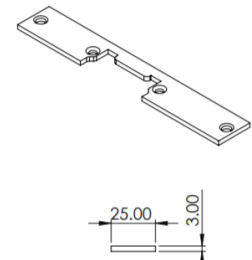

EURO STYLE RELEASE

MAGNETIC LOCK

DS-001

SPECIFICATION

DS-001

- Use with access and door entry systems
- Suitable for metal and wooden doors
- 12V AC/DC (intermittent use only)
- Euro style release
- Apply power to open

FEATURES

DS-001

- Internal use
- Fail-secure
- Mortice/Rim face plates included
- Manual deactivation nib
- Adjustable jaw

OTHER PRODUCTS

DIMENSIONS

DS-001

- Mortice: 160x32x25 (mm)
- Rim: 106x32x50 (mm)
- 416g Boxed
- M: 264g Unboxed
- R: 294g (Unboxed)

CONTENTS

DS-001

- Door Strike
- Rim Plate
- Diode