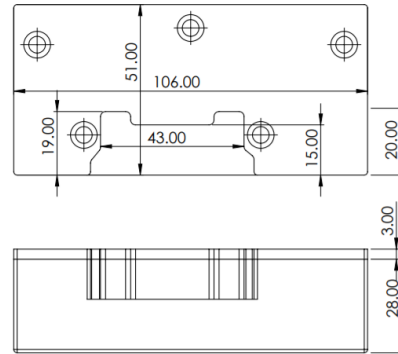

EURO STYLE RELEASE

MAGNETIC LOCK

DS-001

SPECIFICATION

DS-001

- Use with access and door entry systems
- Suitable for metal and wooden doors
- 12V AC/DC (intermittent use only)
- Euro style release
- Apply power to open

FEATURES

DS-001

- Internal use
- Fail-secure
- Mortice/Rim face plates included
- Manual deactivation nib
- Adjustable jaw

OTHER PRODUCTS

DIMENSIONS

DS-001

- Mortice: 160x32x25 (mm)
- Rim: 106x32x50 (mm)
- 416g Boxed
- M: 264g Unboxed
- R: 294g (Unboxed)

CONTENTS

DS-001

- Door Strike
- Rim Plate
- Diode