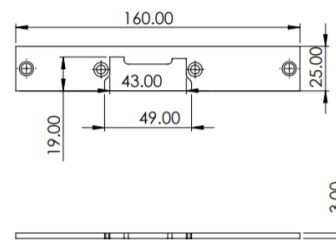

EURO STYLE RELEASE

MAGNETIC LOCK

DS-001

SPECIFICATION

DS-001

- Use with access and door entry systems
- Suitable for metal and wooden doors
- 12V AC/DC (intermittent use only)
- Euro style release
- Apply power to open

FEATURES

DS-001

- Internal use
- Fail-secure
- Mortice/Rim face plates included
- Manual deactivation nib
- Adjustable jaw

OTHER PRODUCTS

DIMENSIONS

DS-001

- Mortice: 160x32x25 (mm)
- Rim: 106x32x50 (mm)
- 416g Boxed
- M: 264g Unboxed
- R: 294g (Unboxed)

CONTENTS

DS-001

- Door Strike
- Rim Plate
- Diode