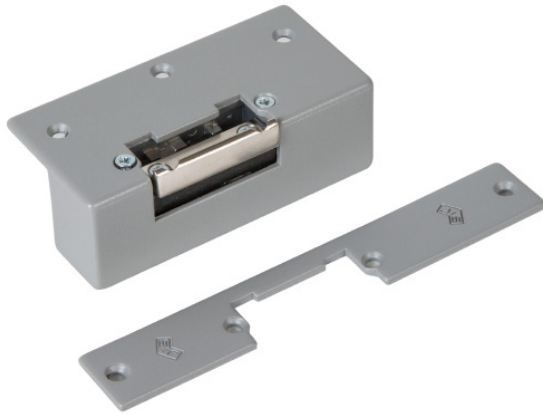

EURO STYLE RELEASE

MAGNETIC LOCK

DS-001

SPECIFICATION

DS-001

- Use with access and door entry systems
- Suitable for metal and wooden doors
- 12V AC/DC (intermittent use only)
- Euro style release
- Apply power to open

FEATURES

DS-001

- Internal use
- Fail-secure
- Mortice/Rim face plates included
- Manual deactivation nib
- Adjustable jaw

OTHER PRODUCTS

DIMENSIONS

DS-001

- Mortice: 160x32x25 (mm)
- Rim: 106x32x50 (mm)
- 416g Boxed
- M: 264g Unboxed
- R: 294g (Unboxed)

CONTENTS

DS-001

- Door Strike
- Rim Plate
- Diode