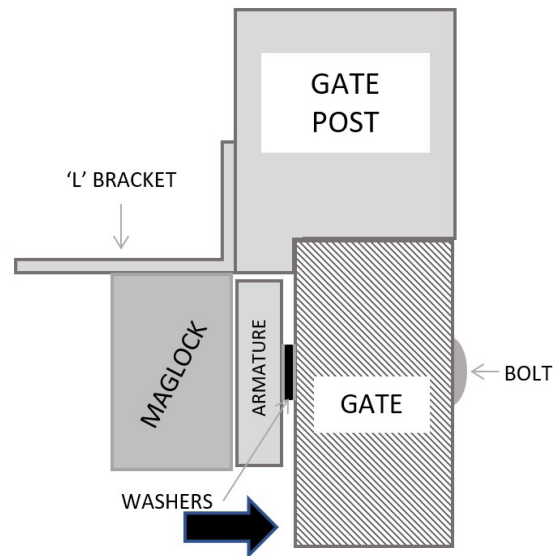

L BRACKET FOR STANDARD EXTERNAL MAGNET (1200LB)

BKEX1200L

SPECIFICATION

BKEX1200L
 • L brackets
 • Suitable for RGL Slimline External Maglocks - inc: EXML1200-GATE & EXML1200-GATE-M

FEATURES

BKEX1200L
 • L bracket for use on outward opening gates
 • Anodised aluminium finish

OTHER PRODUCTS

KP50

WP66-G-CB-PTO

ML600

DU-CB/PTE

DIMENSIONS

BKEX1200L
 • L: 223 (mm)
 • 458g (Boxed)
 • 410g (Unboxed)

CONTENTS

BKEX1200L
 • 1 x L Bracket
 • 1 x Fixing kit

Manufactured by a BSIA Member