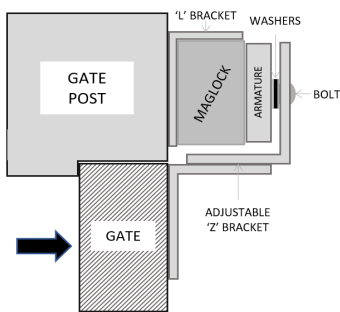

ZL BRACKETS FOR STANDARD EXTERNAL MAGNET (1200LB)

MAGNETIC LOCK

External range of maglocks and brackets from a market leader in access control.

BKEX1200ZL

SPECIFICATION

- BKEX1200ZL**
- Adjustable Z brackets (Maximum 20mm)
 - Suitable for RGL Slimline External Maglocks - inc: EXML1200-GATE & EXML1200-GATE-M

FEATURES

- BKEX1200ZL**
- ZL bracket for use on inward opening gates
 - Anodised aluminium finish
 - Z Bracket can provide an extra 20mm of reach for non standard door settings

OTHER PRODUCTS

KP50

WP66-G-CB-PTO

DIMENSIONS

- BKEX1200ZL**
- Z: 185 (mm) • L: 223 (mm)
 - 1.18kg (Boxed)
 - 1.03kg (Unboxed)

CONTENTS

- BKEX1200ZL**
- 2 x Brackets to make up Z
 - 1 x L Bracket
 - 1 x Fixing kit

ML600

DU-CB/PTE

Manufactured by a BSIA Member