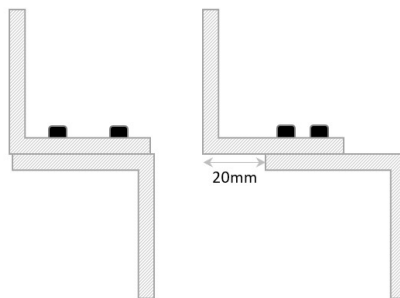

ZL BRACKETS FOR STANDARD EXTERNAL MAGNET (1200LB)

MAGNETIC LOCK

External range of maglocks and brackets from a market leader in access control.

BKEX1200ZL

SPECIFICATION

- BKEX1200ZL**
- Adjustable Z brackets (Maximum 20mm)
 - Suitable for RGL Slimline External Maglocks - inc: EXML1200-GATE & EXML1200-GATE-M

FEATURES

- BKEX1200ZL**
- ZL bracket for use on inward opening gates
 - Anodised aluminium finish
 - Z Bracket can provide an extra 20mm of reach for non standard door settings

OTHER PRODUCTS

KP50

WP66-G-CB-PTO

DIMENSIONS

- BKEX1200ZL**
- Z: 185 (mm) • L: 223 (mm)
 - 1.18kg (Boxed)
 - 1.03kg (Unboxed)

CONTENTS

- BKEX1200ZL**
- 2 x Brackets to make up Z
 - 1 x L Bracket
 - 1 x Fixing kit

ML600

DU-CB/PTE

Manufactured by a BSIA Member