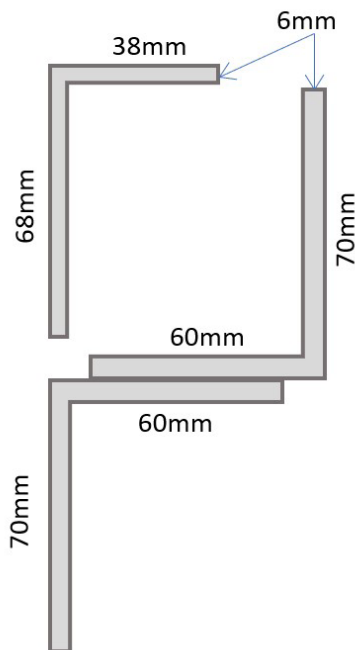

ZL BRACKETS FOR STANDARD EXTERNAL MAGNET (1200LB)

MAGNETIC LOCK

External range of maglocks and brackets from a market leader in access control.

BKEX1200ZL

SPECIFICATION

- BKEX1200ZL**
- Adjustable Z brackets (Maximum 20mm)
 - Suitable for RGL Slimline External Maglocks - inc: EXML1200-GATE & EXML1200-GATE-M

FEATURES

- BKEX1200ZL**
- ZL bracket for use on inward opening gates
 - Anodised aluminium finish
 - Z Bracket can provide an extra 20mm of reach for non standard door settings

OTHER PRODUCTS

KP50

WP66-G-CB-PTO

DIMENSIONS

- BKEX1200ZL**
- Z: 185 (mm) • L: 223 (mm)
 - 1.18kg (Boxed)
 - 1.03kg (Unboxed)

CONTENTS

- BKEX1200ZL**
- 2 x Brackets to make up Z
 - 1 x L Bracket
 - 1 x Fixing kit

ML600

DU-CB/PTE

Manufactured by a BSIA Member